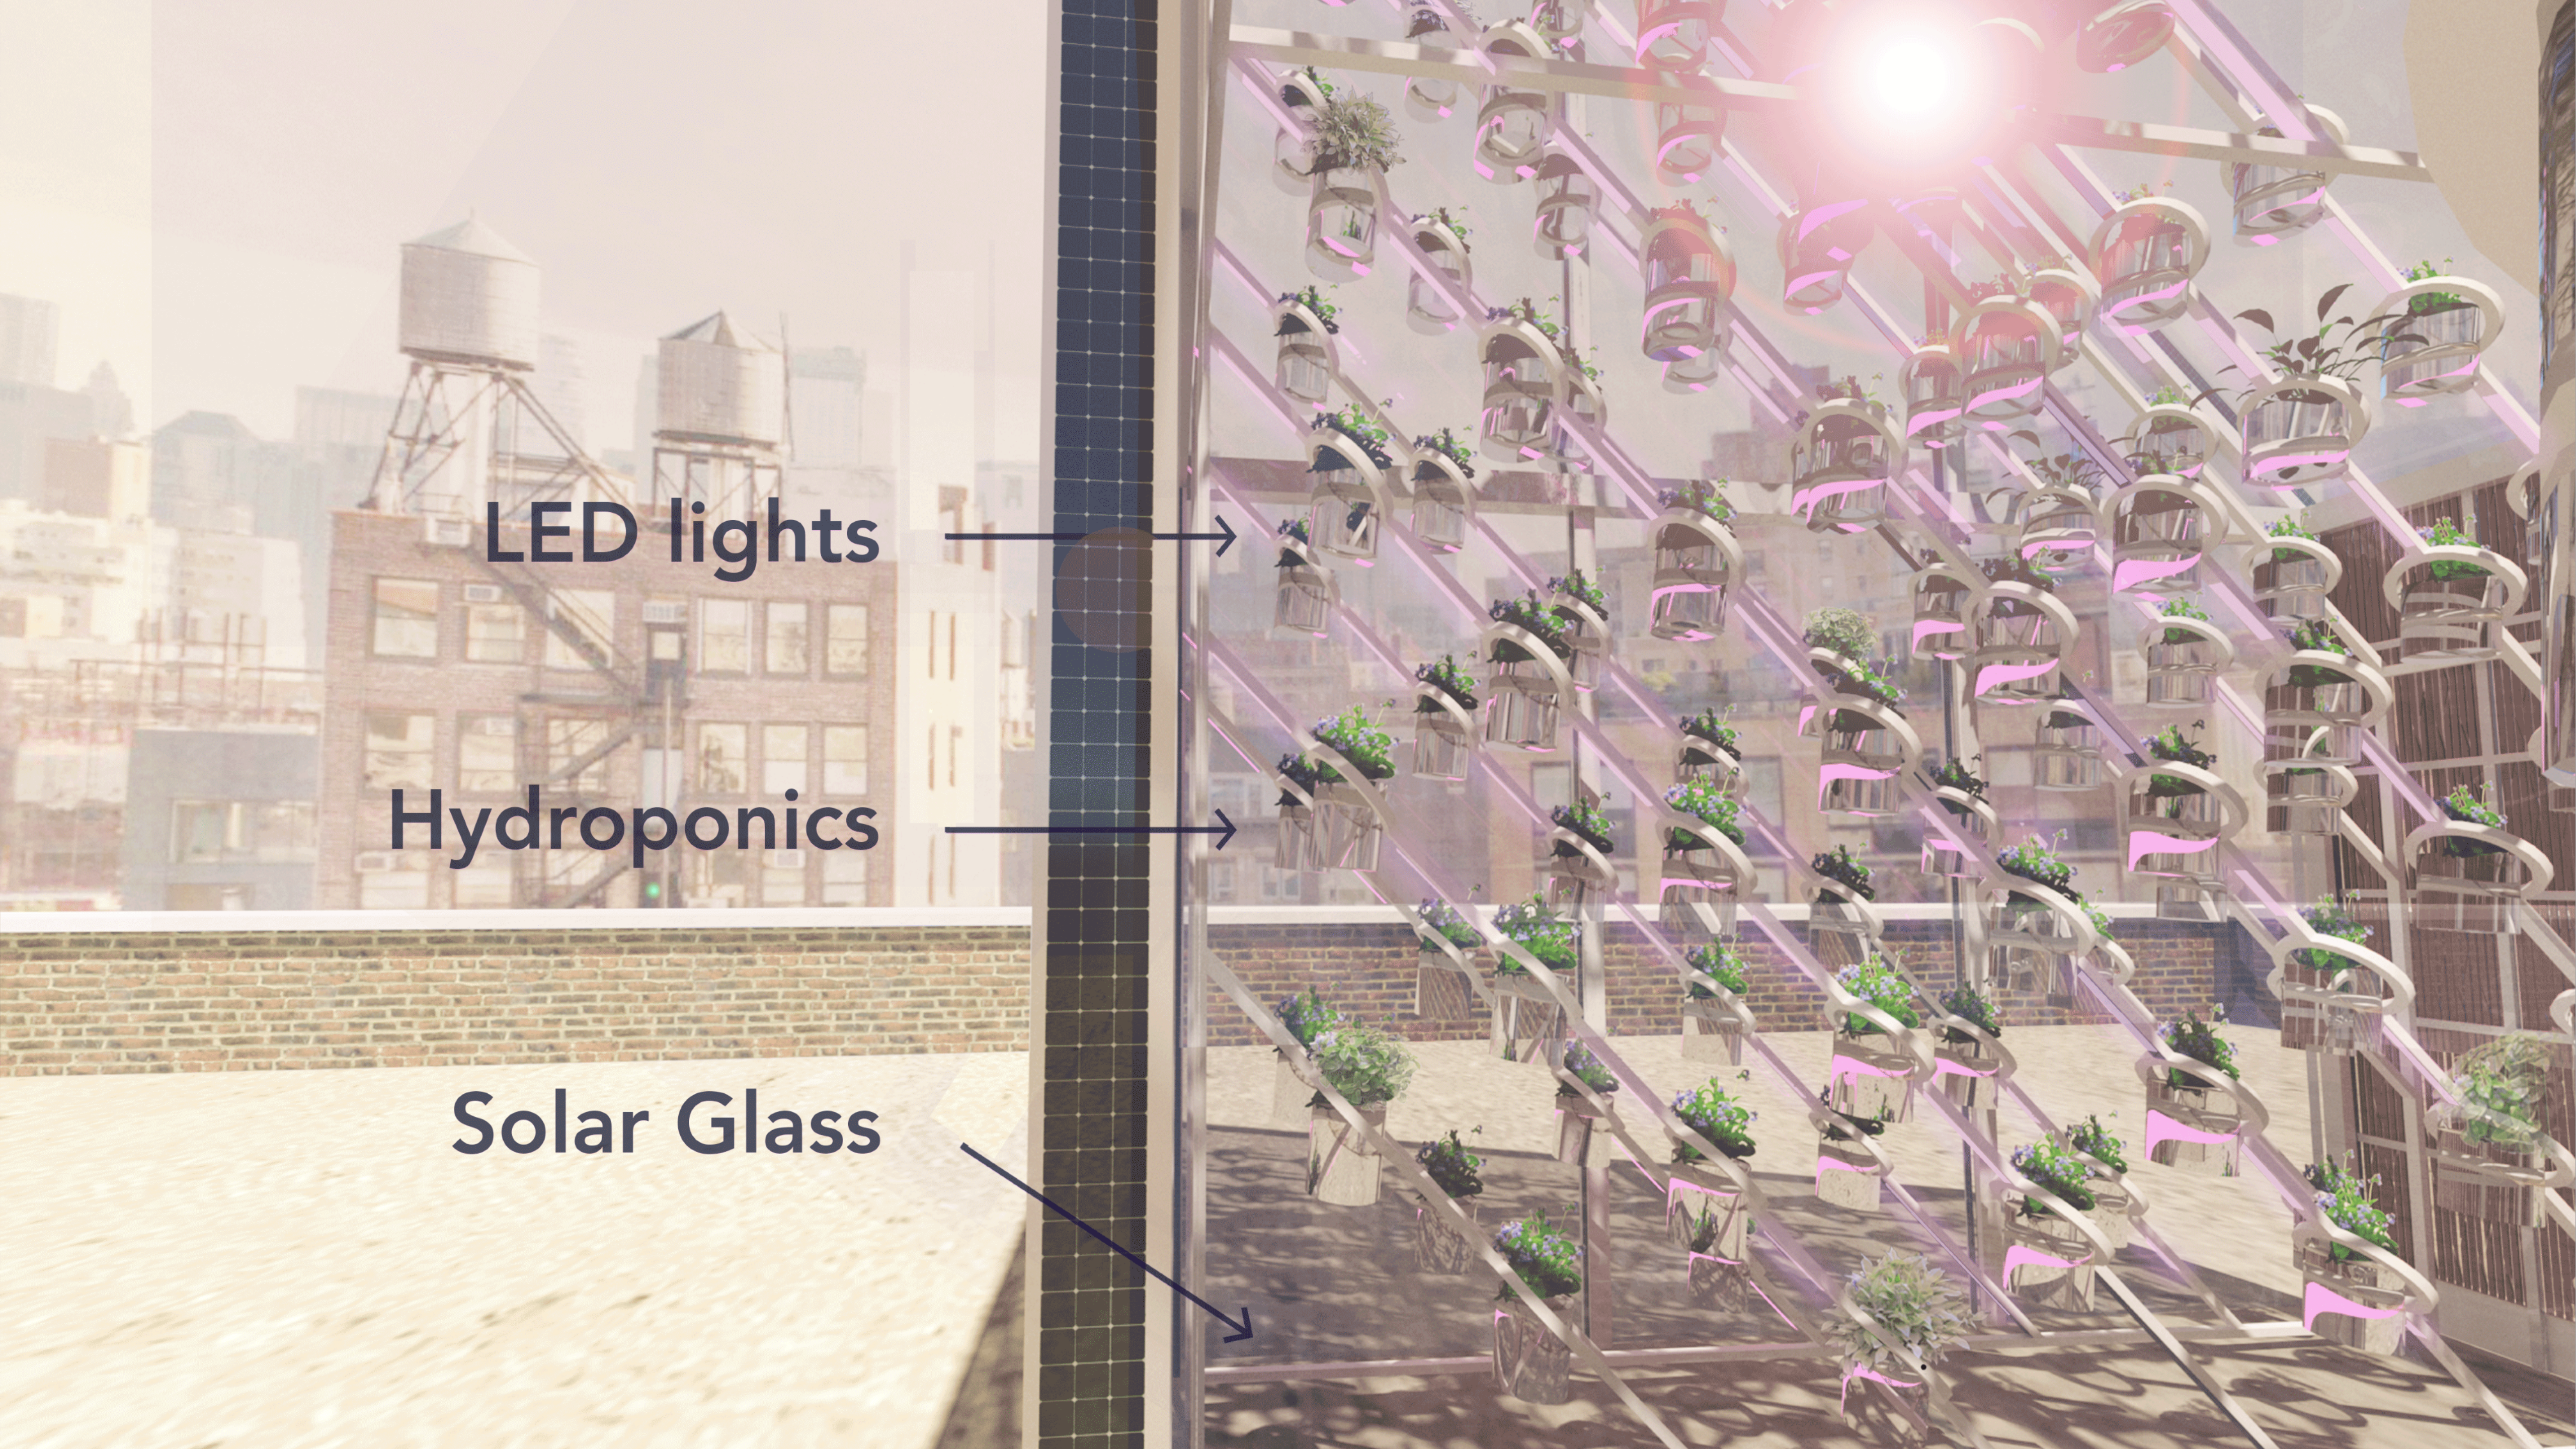

1958

2018

CAVENTOU

67%

99%

**LED lights**

**Hydroponics**

**Solar Glass**